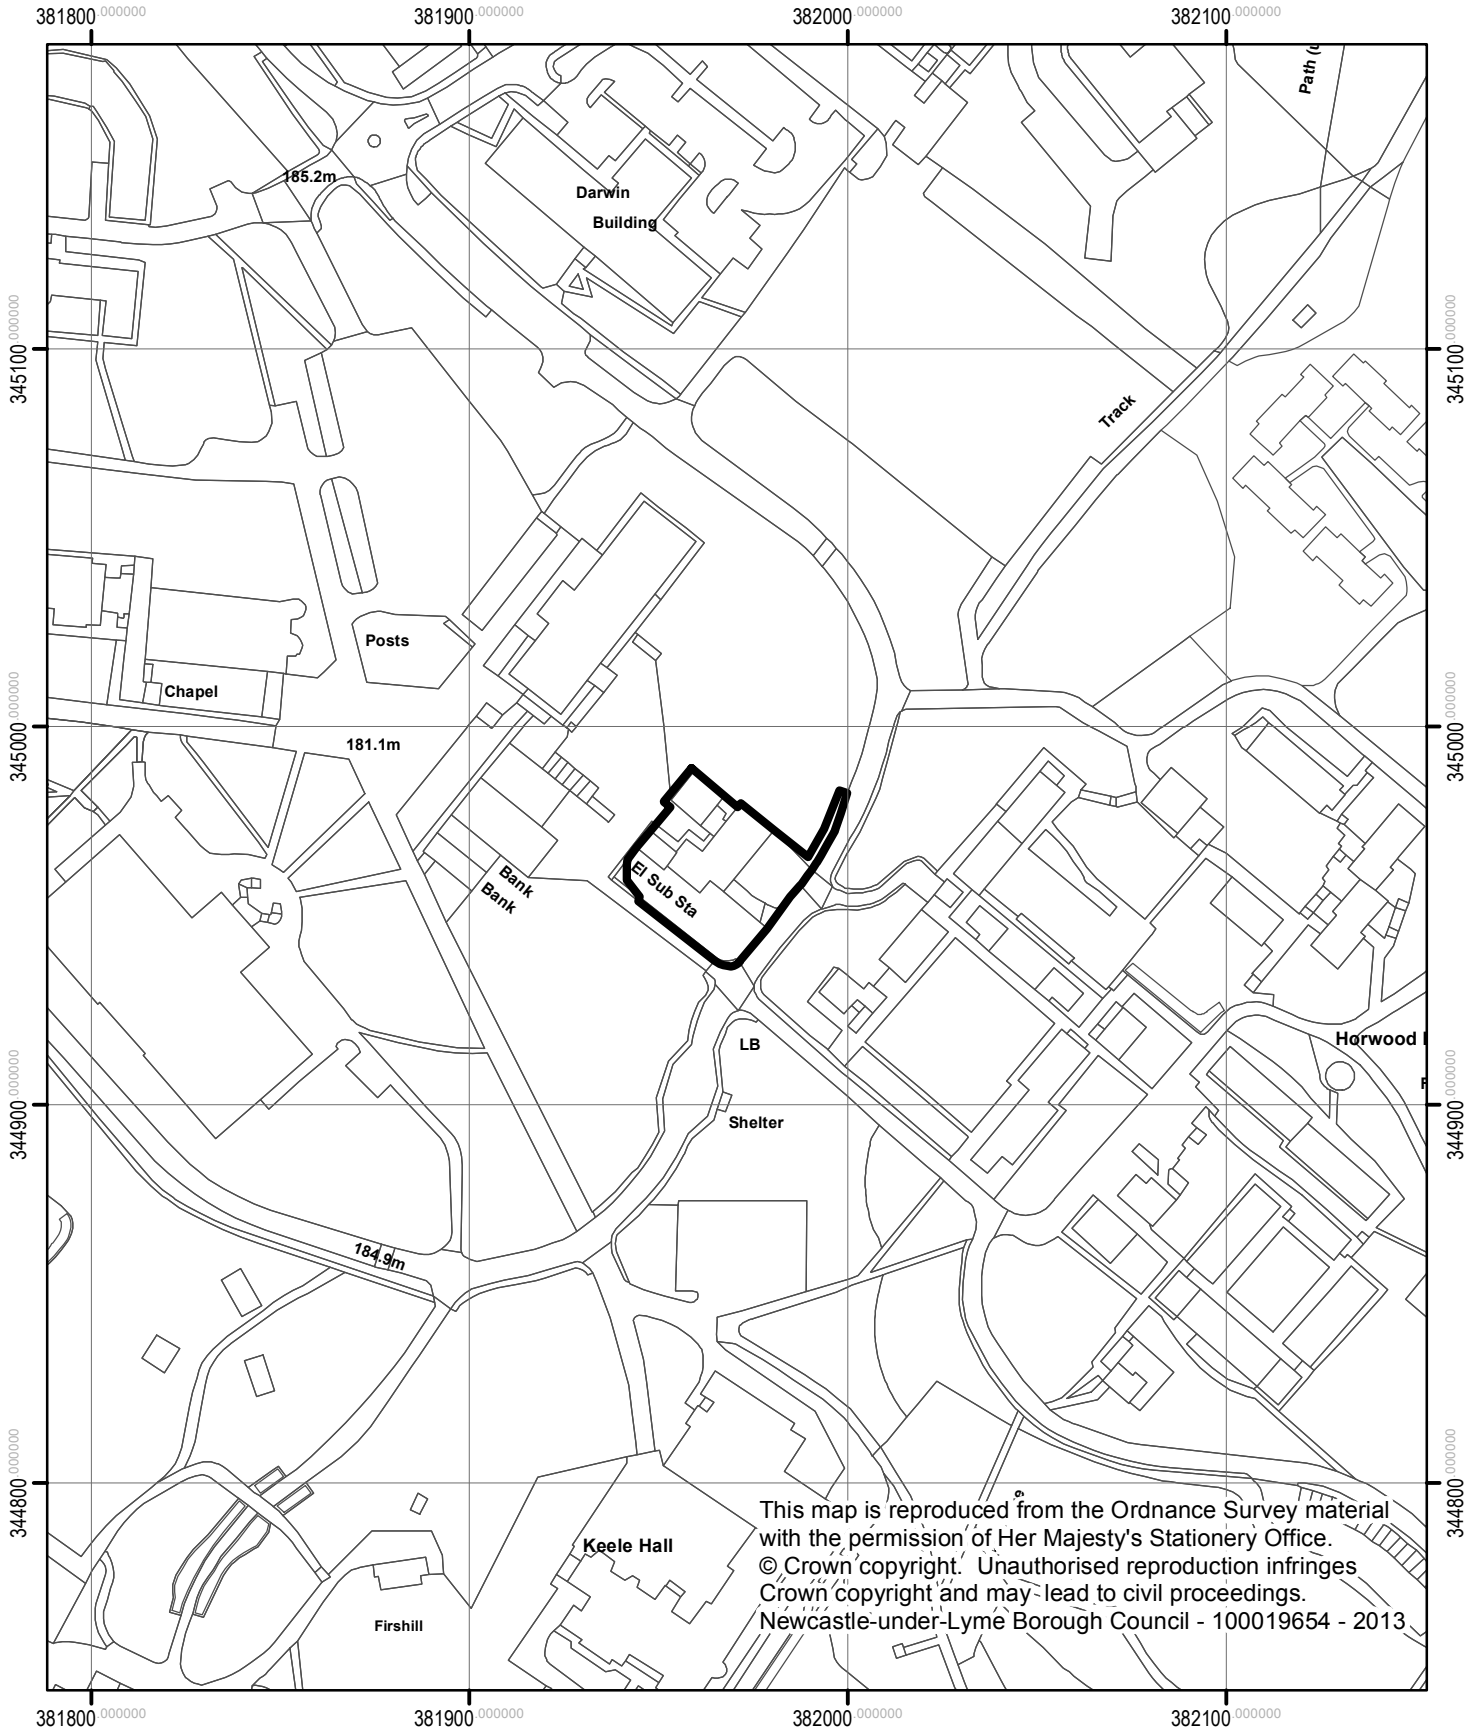

Horwood Energy Centre, Keele University

This map is reproduced from the Ordnance Survey material with the permission of Her Majesty's Stationery Office. © Crown copyright. Unauthorised reproduction infringes Crown copyright and may lead to civil proceedings. Newcastle-under-Lyme Borough Council - 100019654 - 2013